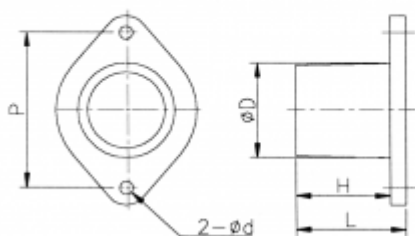

Data Sheet

Article number: 27591329351

Description: Inlet/outlet for hose pipe 3-OD-51
KB-3..

Measures

Fig. 1

Fig. 2

D = 51

d = 6

Fig. = 1

H = 31

L = 38

Model = KB-3...,KB-33...

P = 67