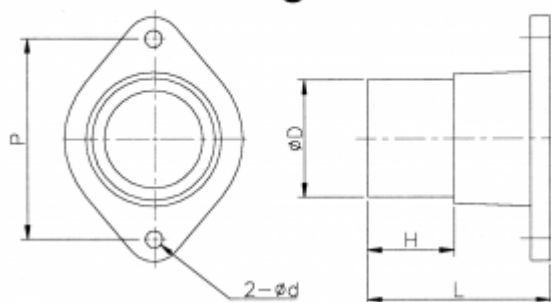

Data Sheet

Article number: 27591329351

Description: Inlet/outlet for hose pipe 3-OD-51
KB-3..

Measures

Fig. 1

Fig. 2

D = 51

d = 6

Fig. = 1

H = 31

L = 38

Model = KB-3...,KB-33...

P = 67